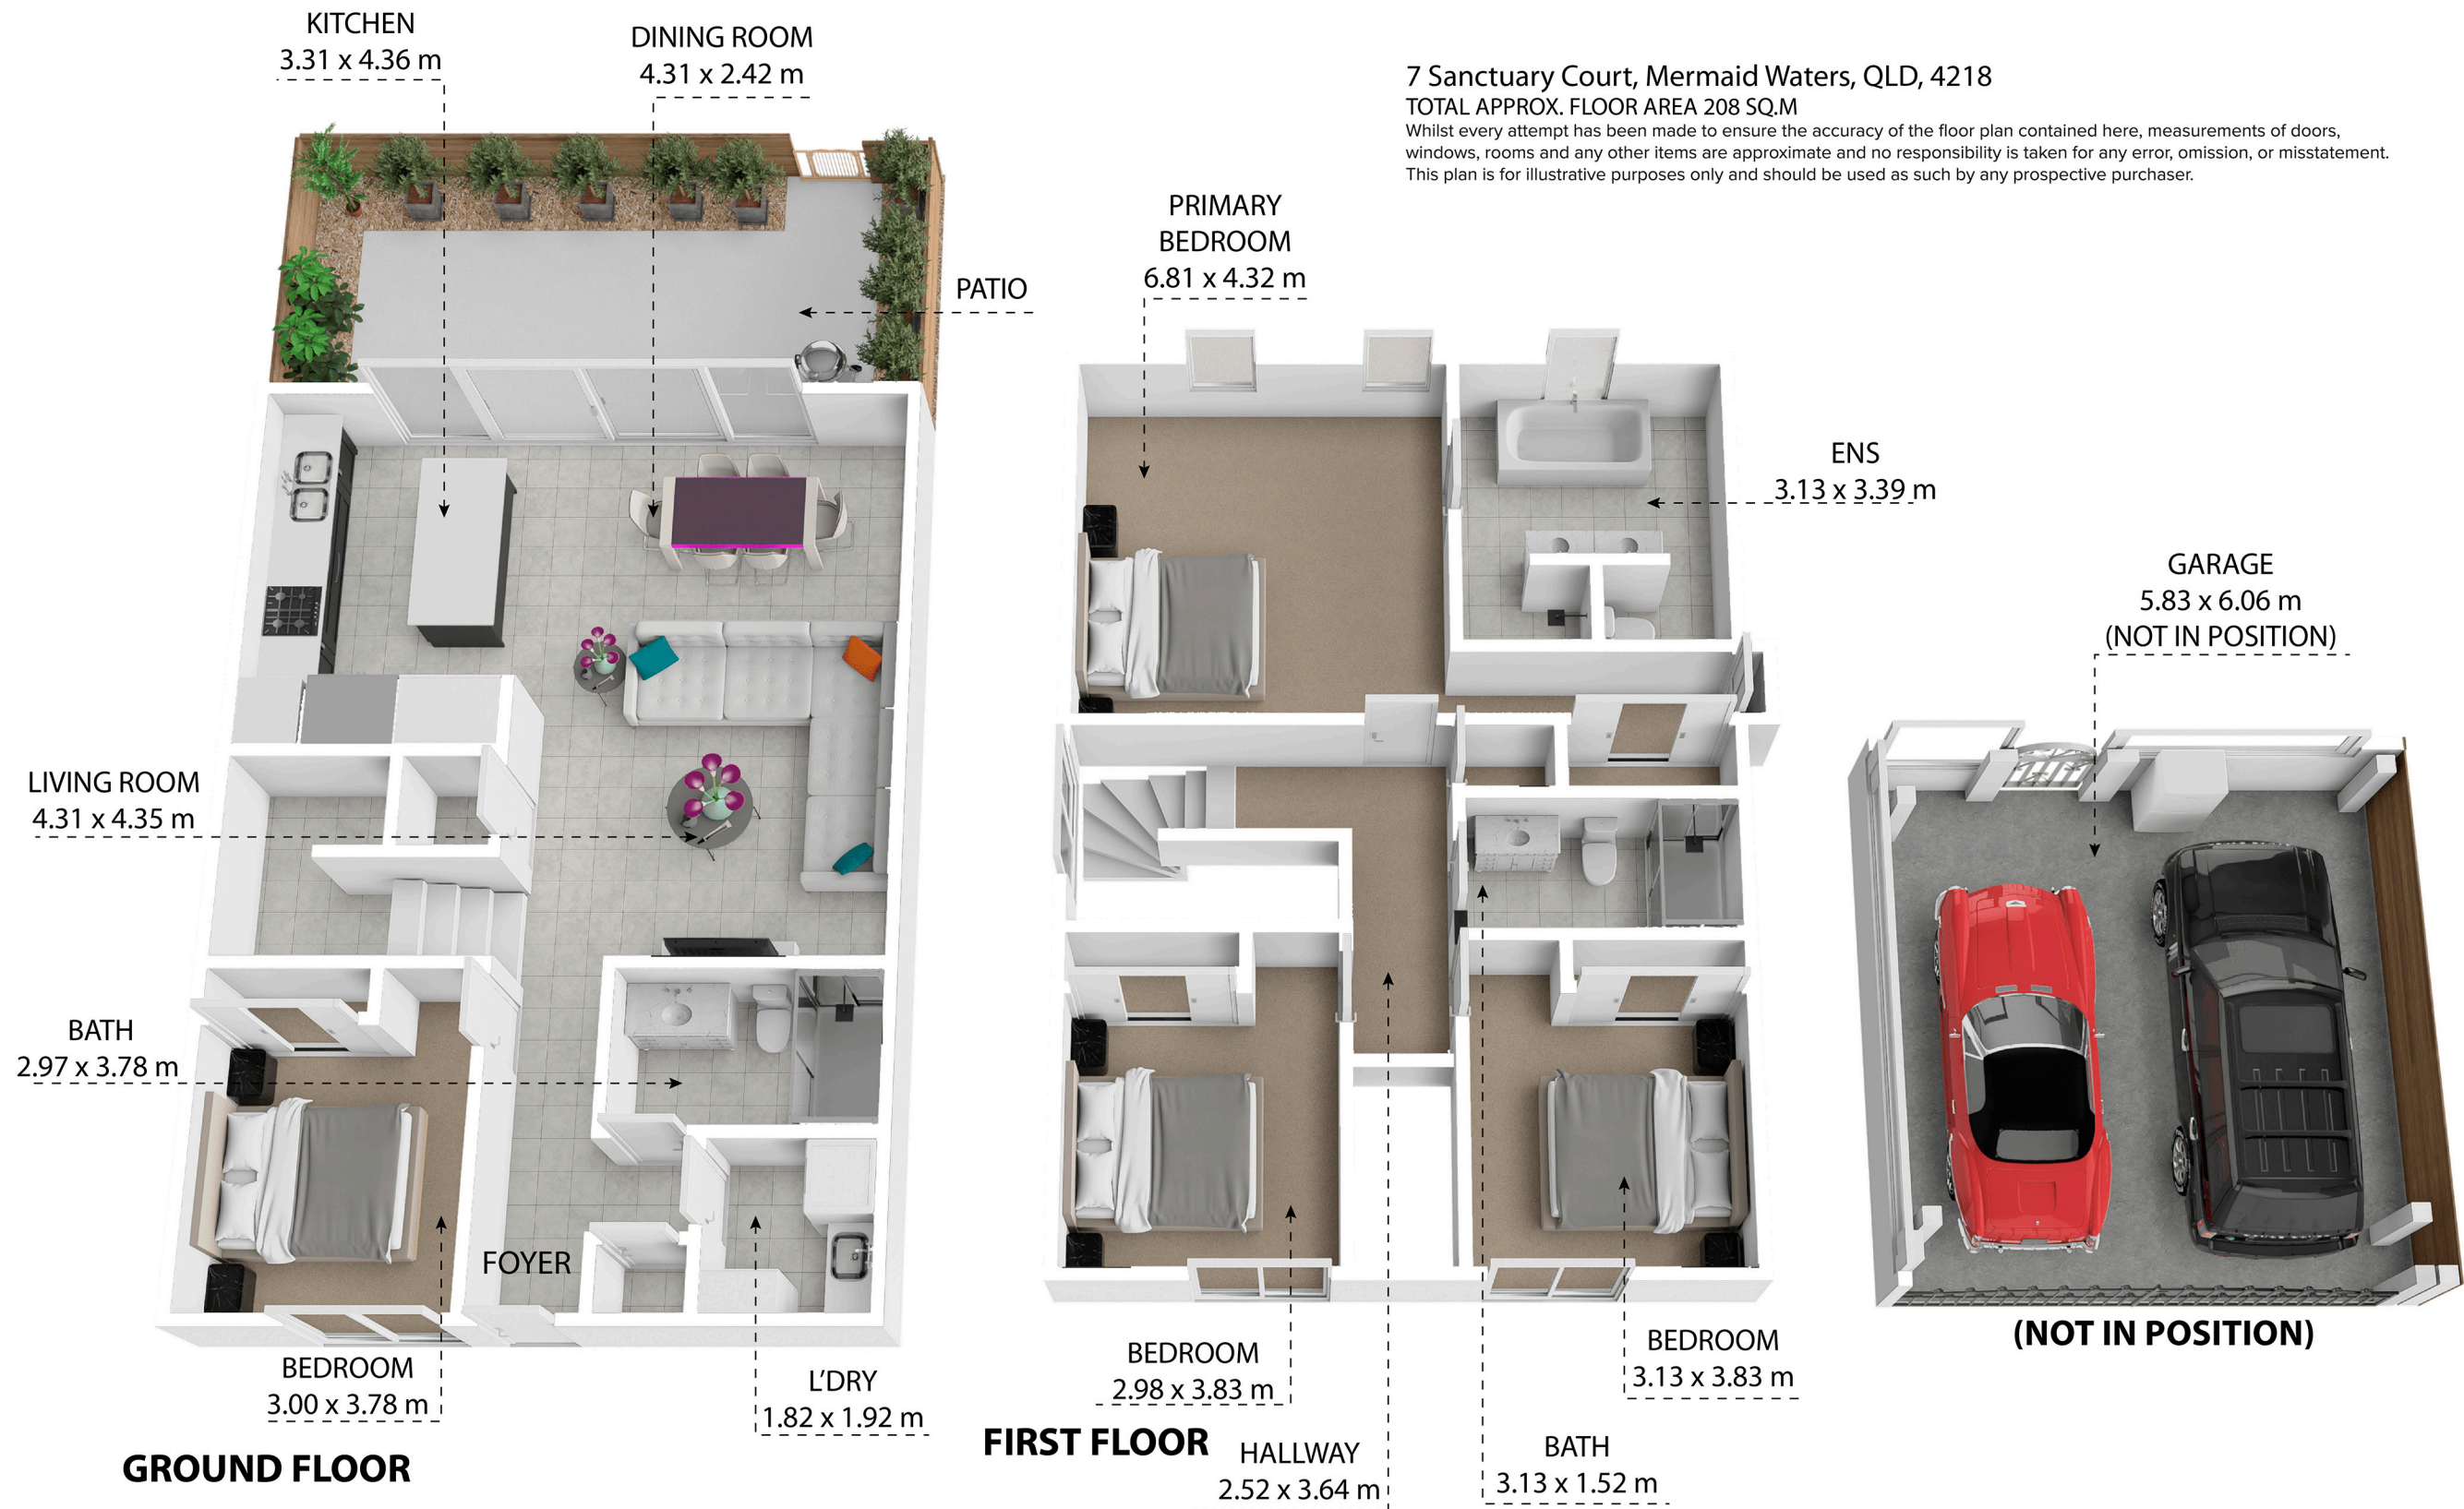

7 Sanctuary Court, Mermaid Waters, QLD, 4218

TOTAL APPROX. FLOOR AREA 208 SQ.M

Whilst every attempt has been made to ensure the accuracy of the floor plan contained here, measurements of doors, windows, rooms and any other items are approximate and no responsibility is taken for any error, omission, or misstatement. This plan is for illustrative purposes only and should be used as such by any prospective purchaser.

7 Sanctuary Court, Mermaid Waters

4 | 3 | 2

All dimensions are approximate; they are subject to errors and inaccuracies and no liability will be accepted. Plans are shown for marketing purposes only.

M-MOTION
'real estate's new generation'