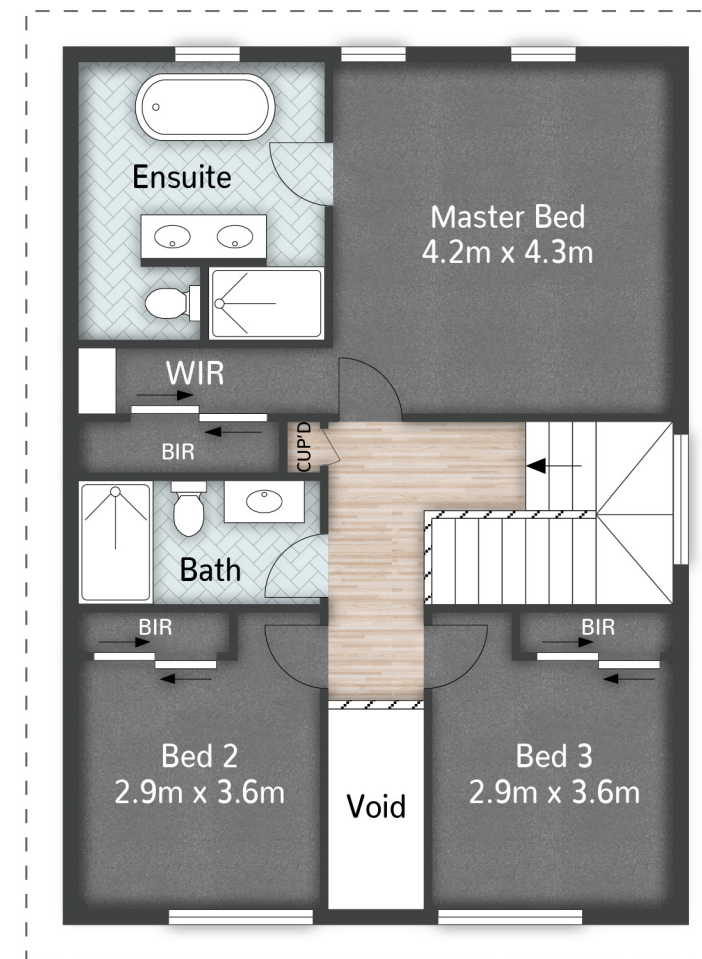

GROUND FLOOR

FIRST FLOOR

3 Lakeview Boulevard **MERMAID WATERS**

3 | 3 | 2 | 155m²

All dimensions are approximate; they are subject to errors and inaccuracies and no liability will be accepted. Plans are shown for marketing purposes only.