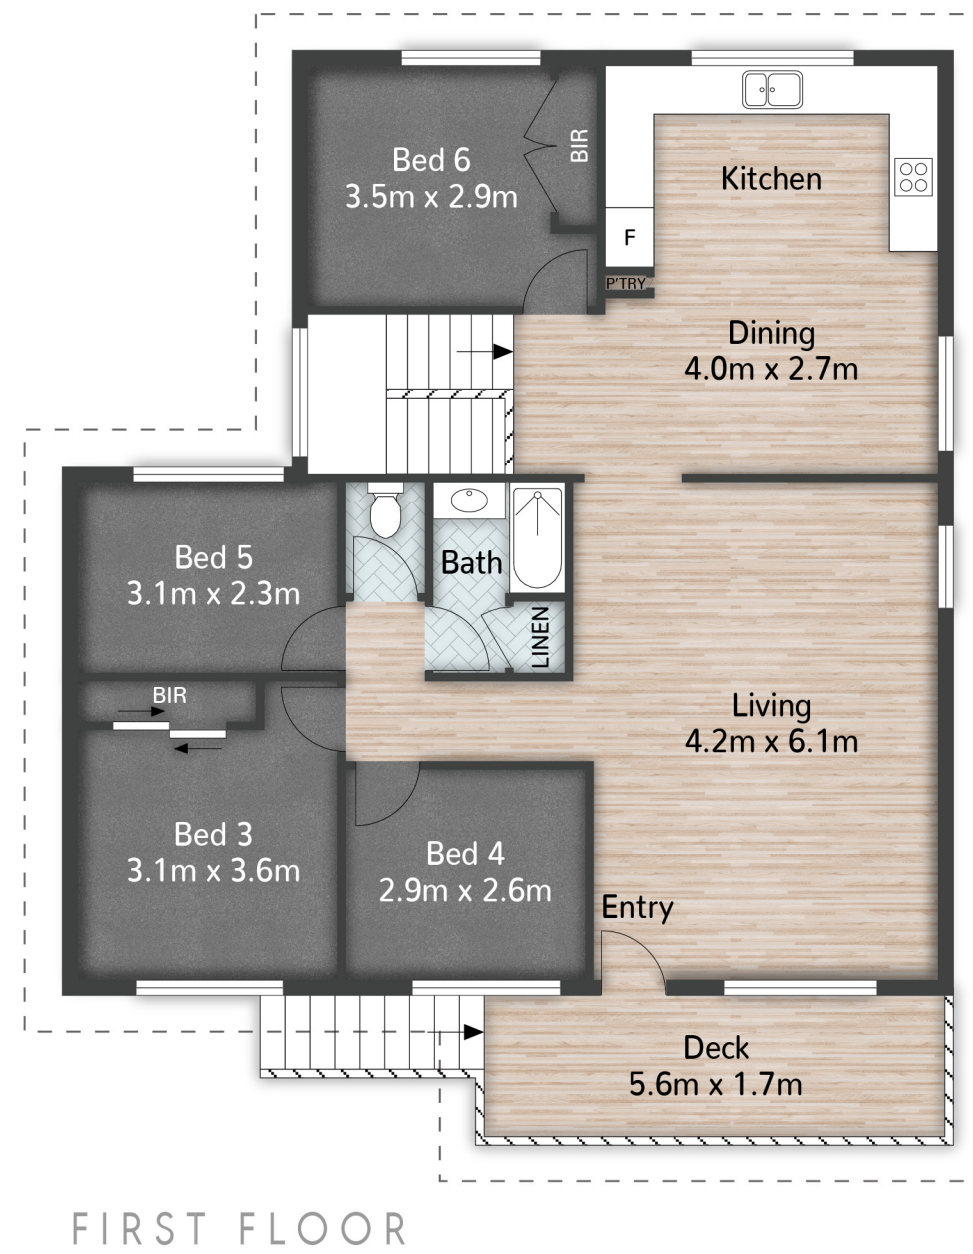

(Not In Position)

(Not In Position)

32 Onslow Street **NERANG**

6 | 3 | 2 | 272m²

All dimensions are approximate; they are subject to errors and inaccuracies and no liability will be accepted. Plans are shown for marketing purposes only.