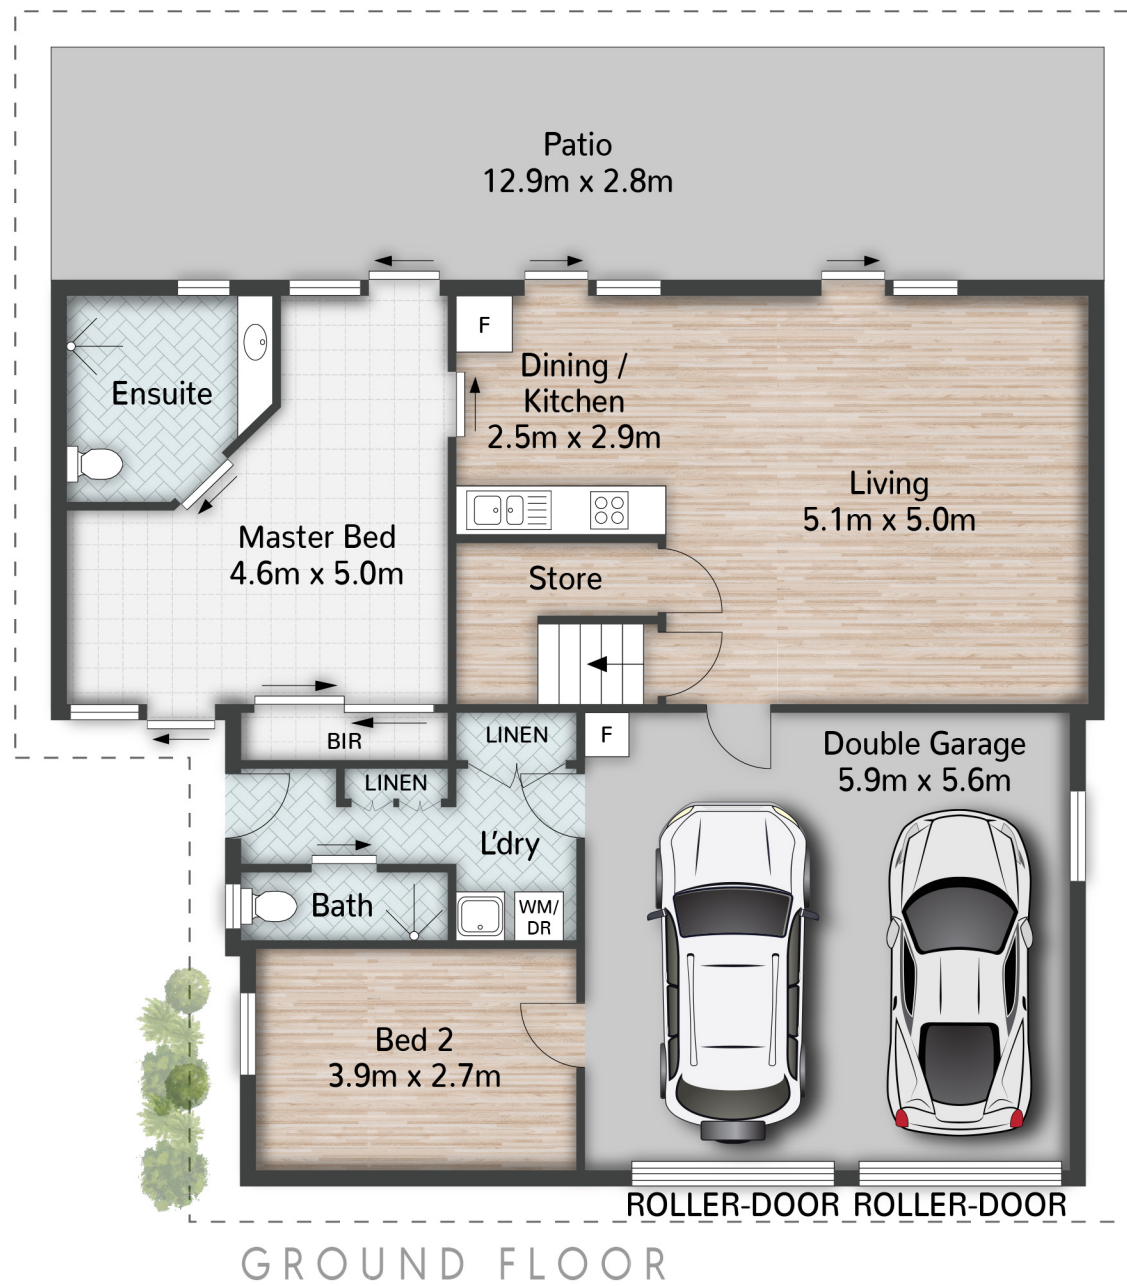

(Not In Position)

(Not In Position)

32 Onslow Street **NERANG**

6 | 3 | 2 | 272m²

All dimensions are approximate; they are subject to errors and inaccuracies and no liability will be accepted. Plans are shown for marketing purposes only.