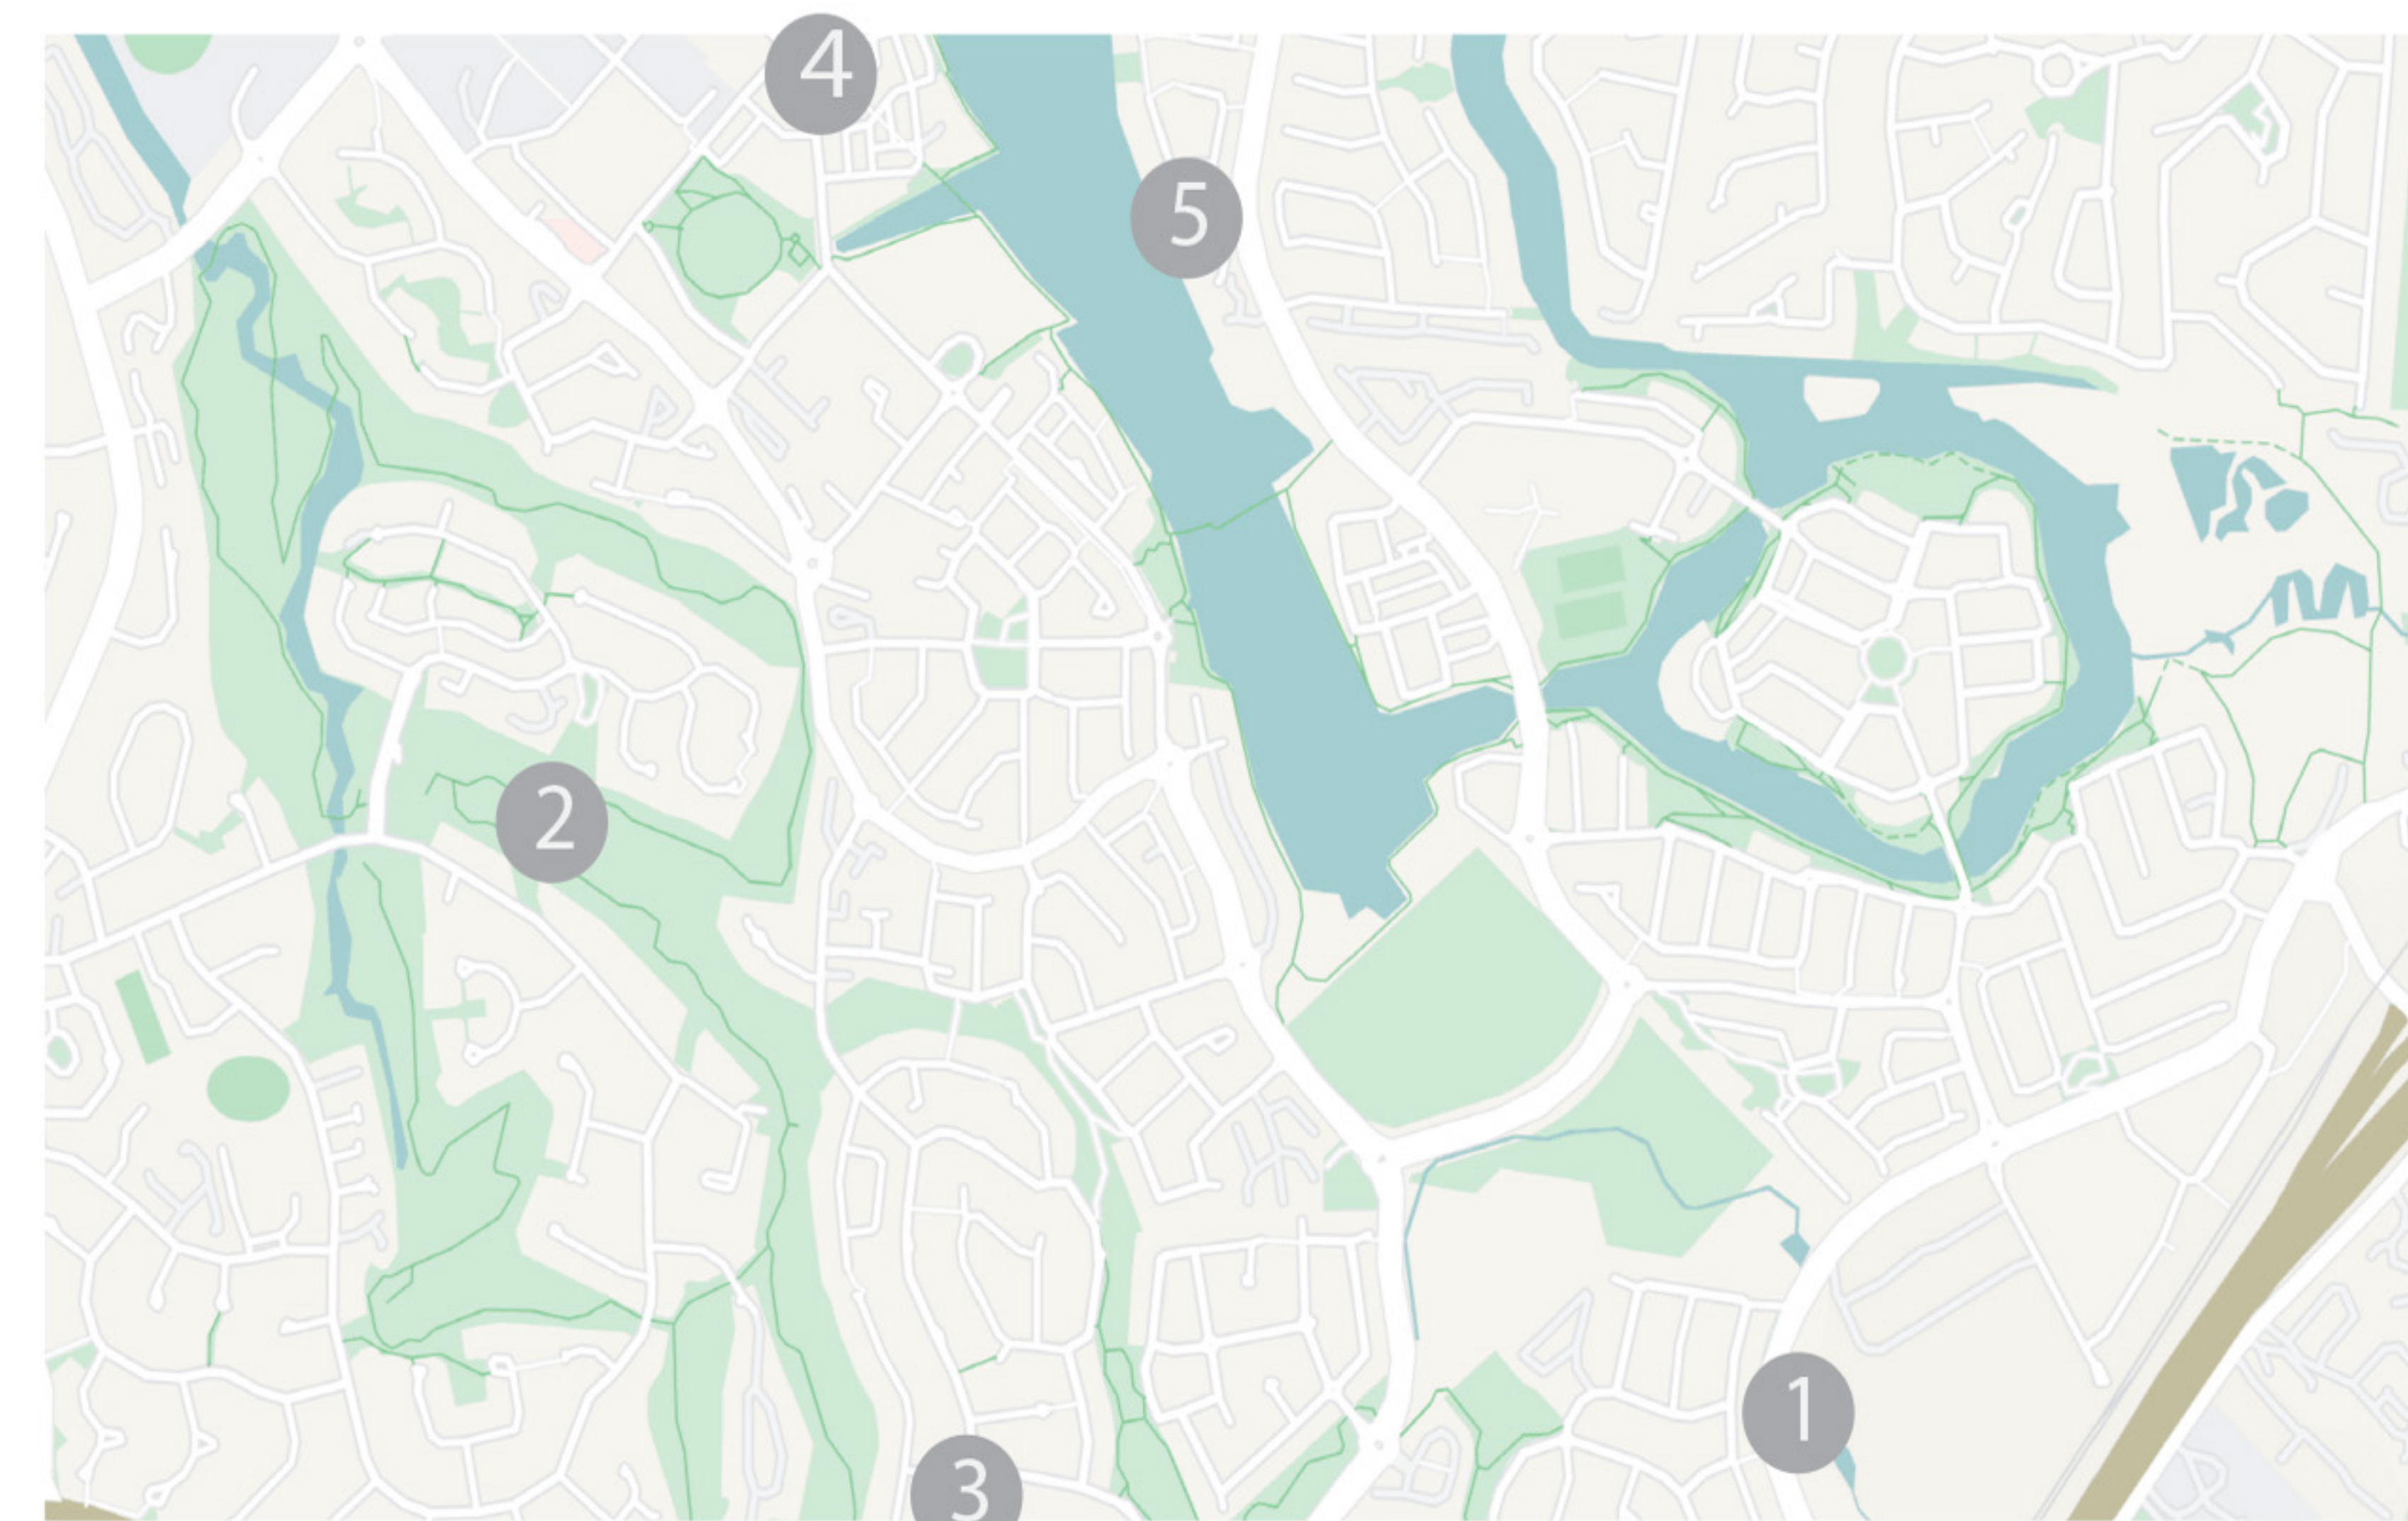

- 1 RESIDENCE
- 2 PALMER GOLF COURSE
- 3 ROBINA TOWN CENTRE
- 4 VARSITY COLLEGE
- 5 BOND UNIVERSITY

Location Map

16/1 Acacia Court, Robina

 Bed 3
  BATH 2
  CAR 2

Internal: 117 m² | External: 28 m² | Approx Total: 145 m²