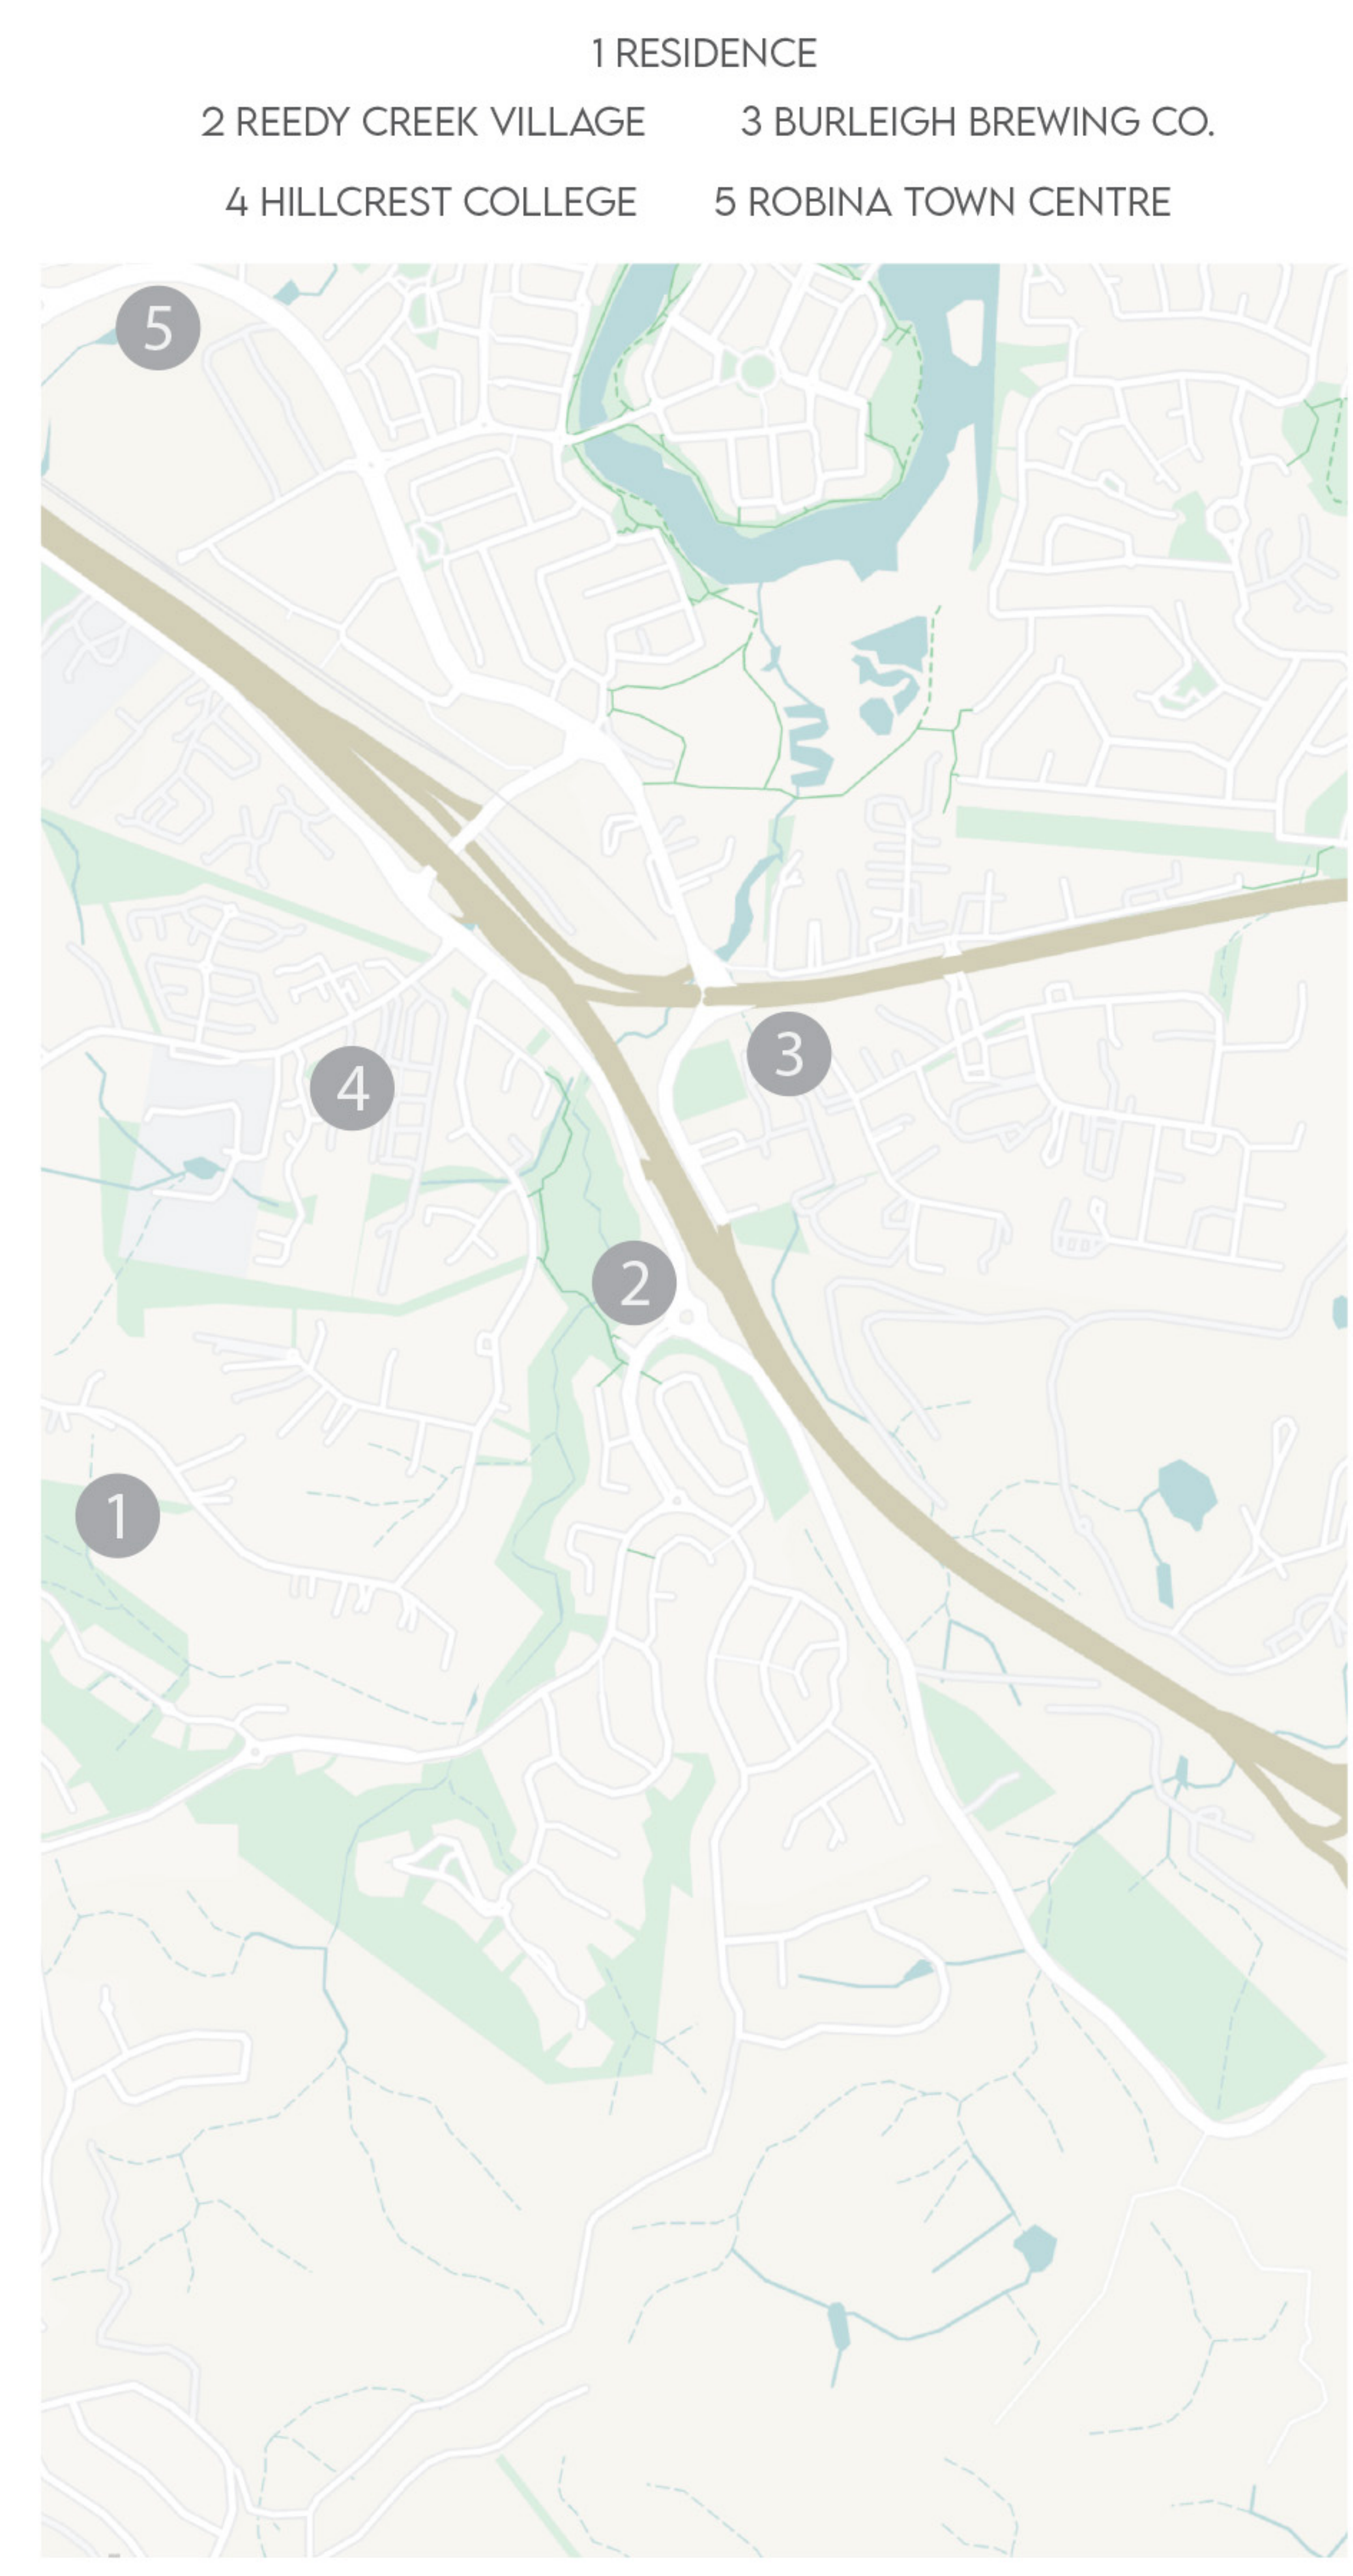

NORTH

• LOCATION MAP •

94 Observatory Drive, Reedy Creek

BED 5 BATH 3 CAR 2

Internal: 333 m² | External: 36 m² | Approx Total: 369 m²

Whilst every attempt has been made to ensure the accuracy of the floor plan contained here, measurements of doors, windows, rooms and any other item are approximate and no responsibility is taken for any error, omission, or misstatement. This plan is for illustrative purposes only and should only be used as such by any prospective purchaser.