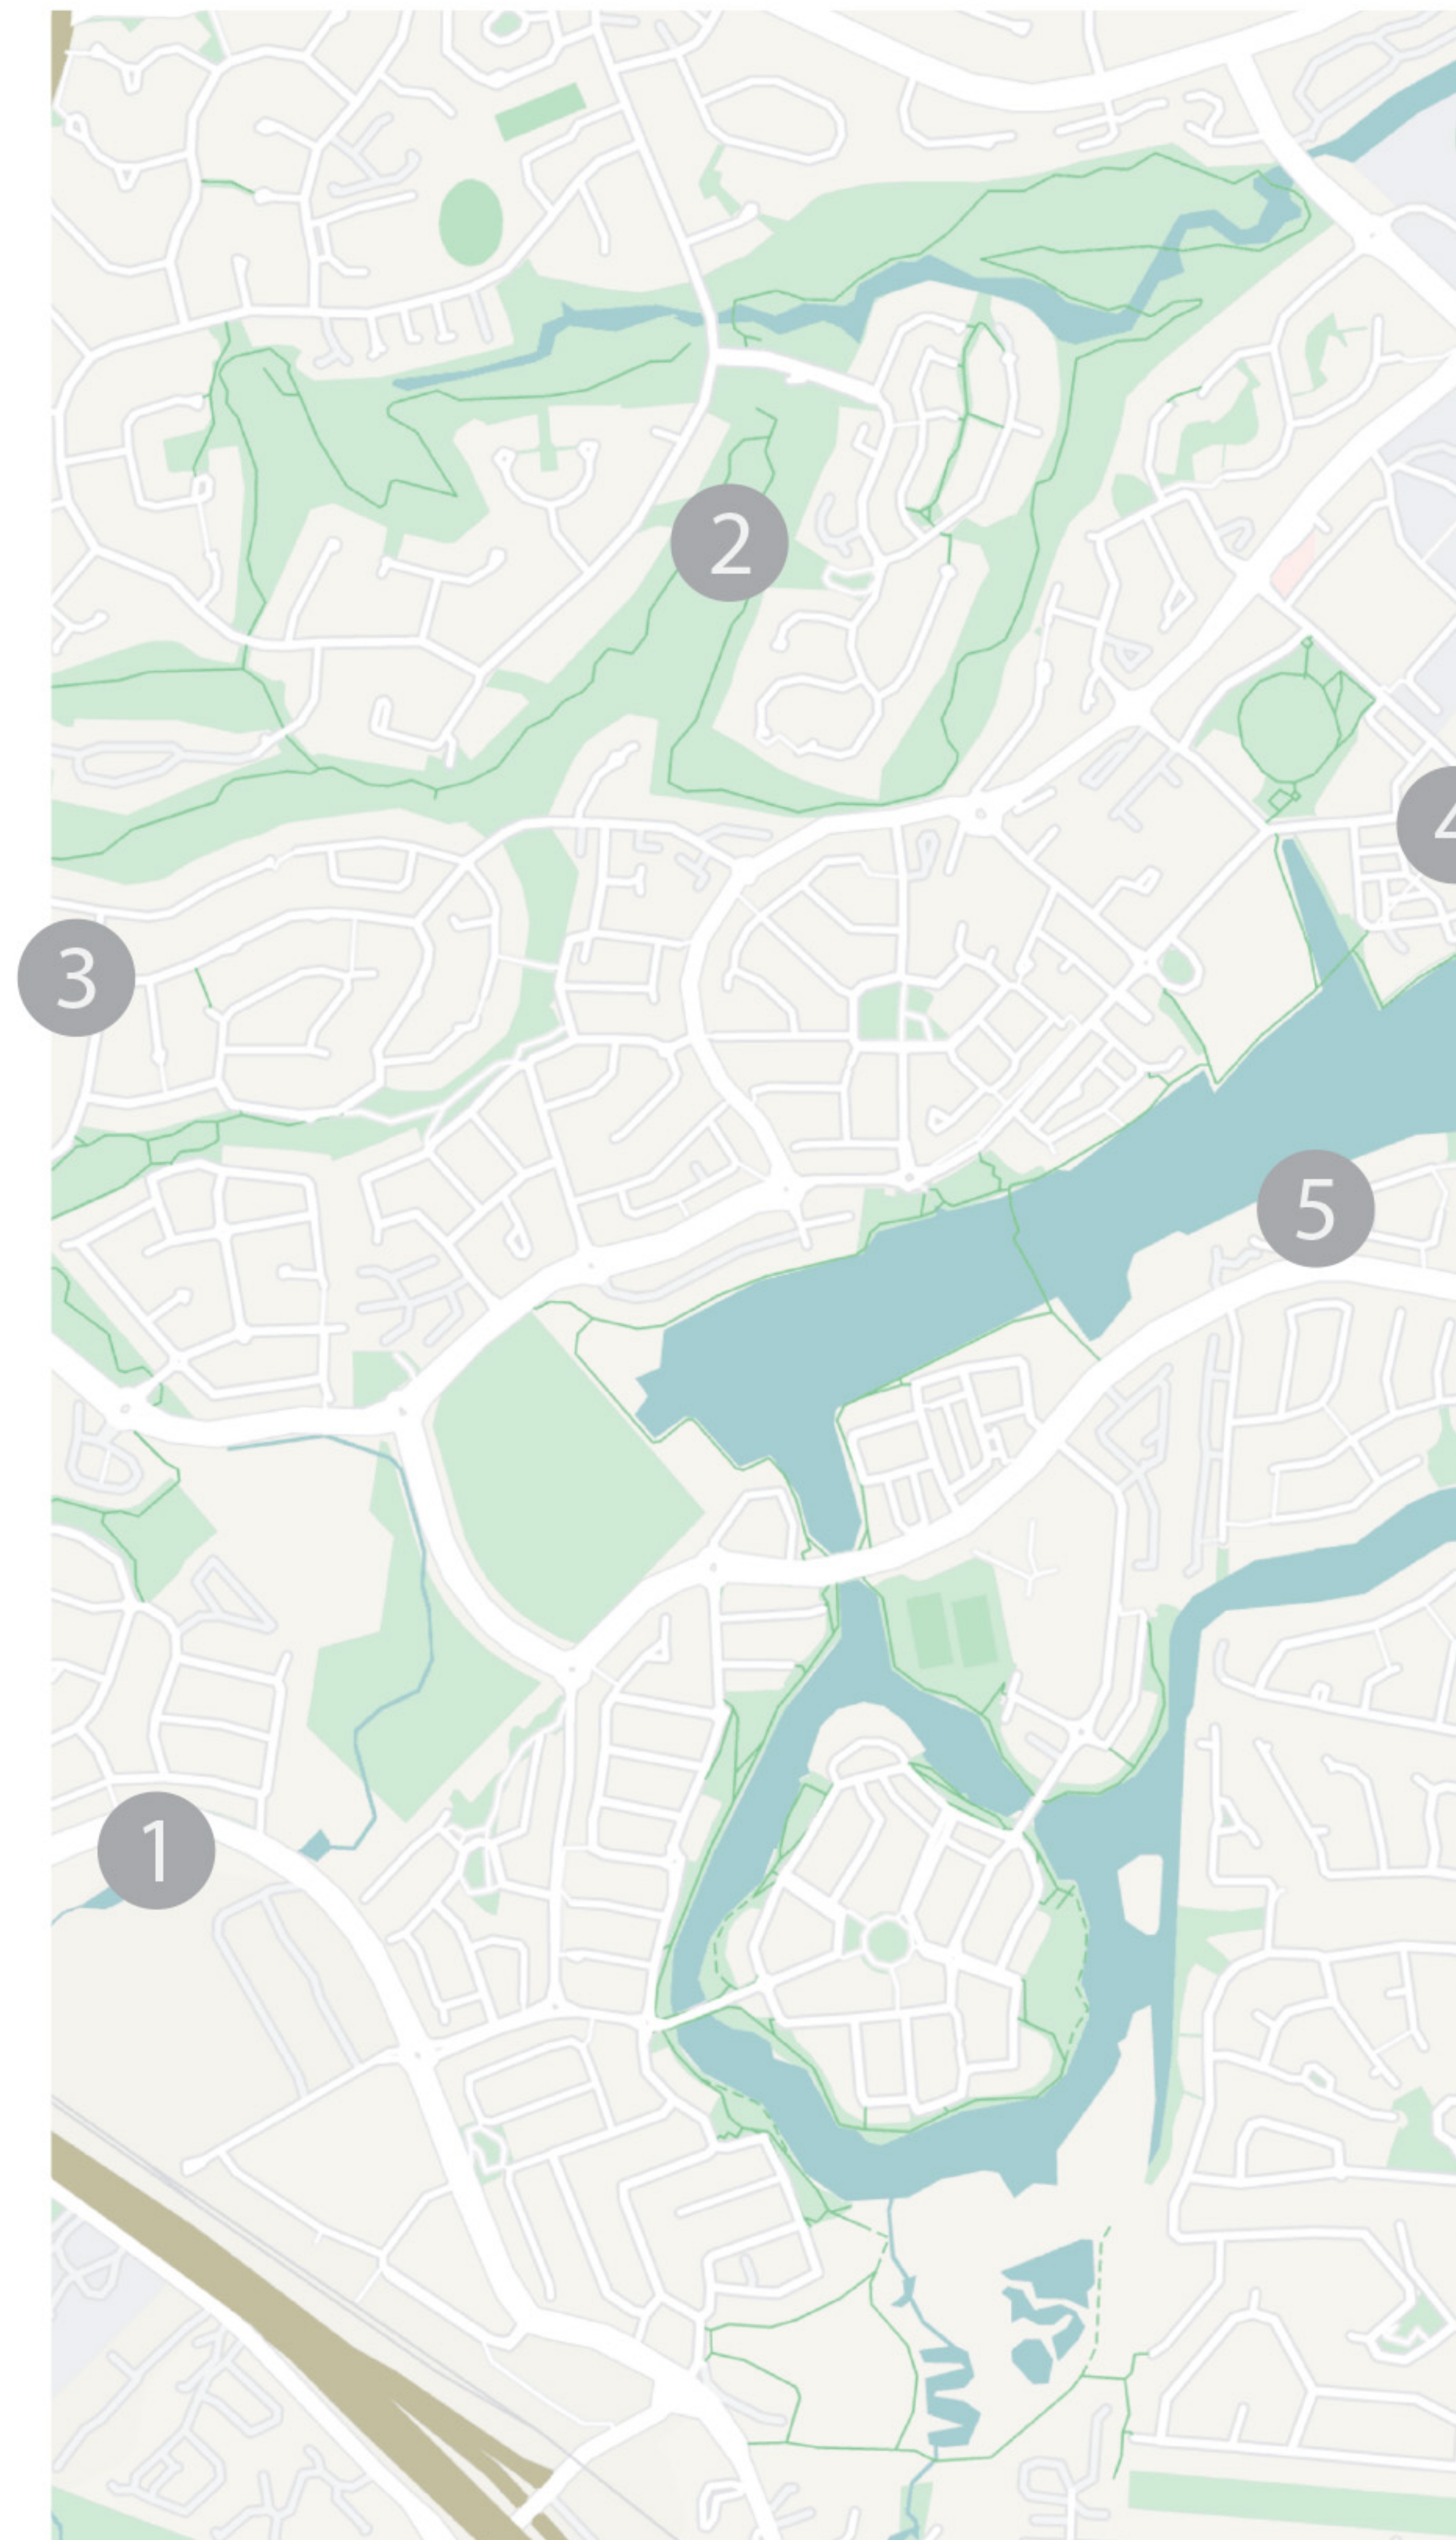

154m² INTERNAL

- 1 ROBINA
- 2 PALMER GOLF COURSE
- 3 ROBINA TOWN CENTRE
- 4 KINGS CHRISTIAN COLLEGE
- 5 BOND UNIVERSITY

Location Map

72/2 Acacia Ct, Robina

 BED 3
  BATH 2
  CAR 2

Internal: 154 m² | External: 71 m² | Approx Total: 225 m²