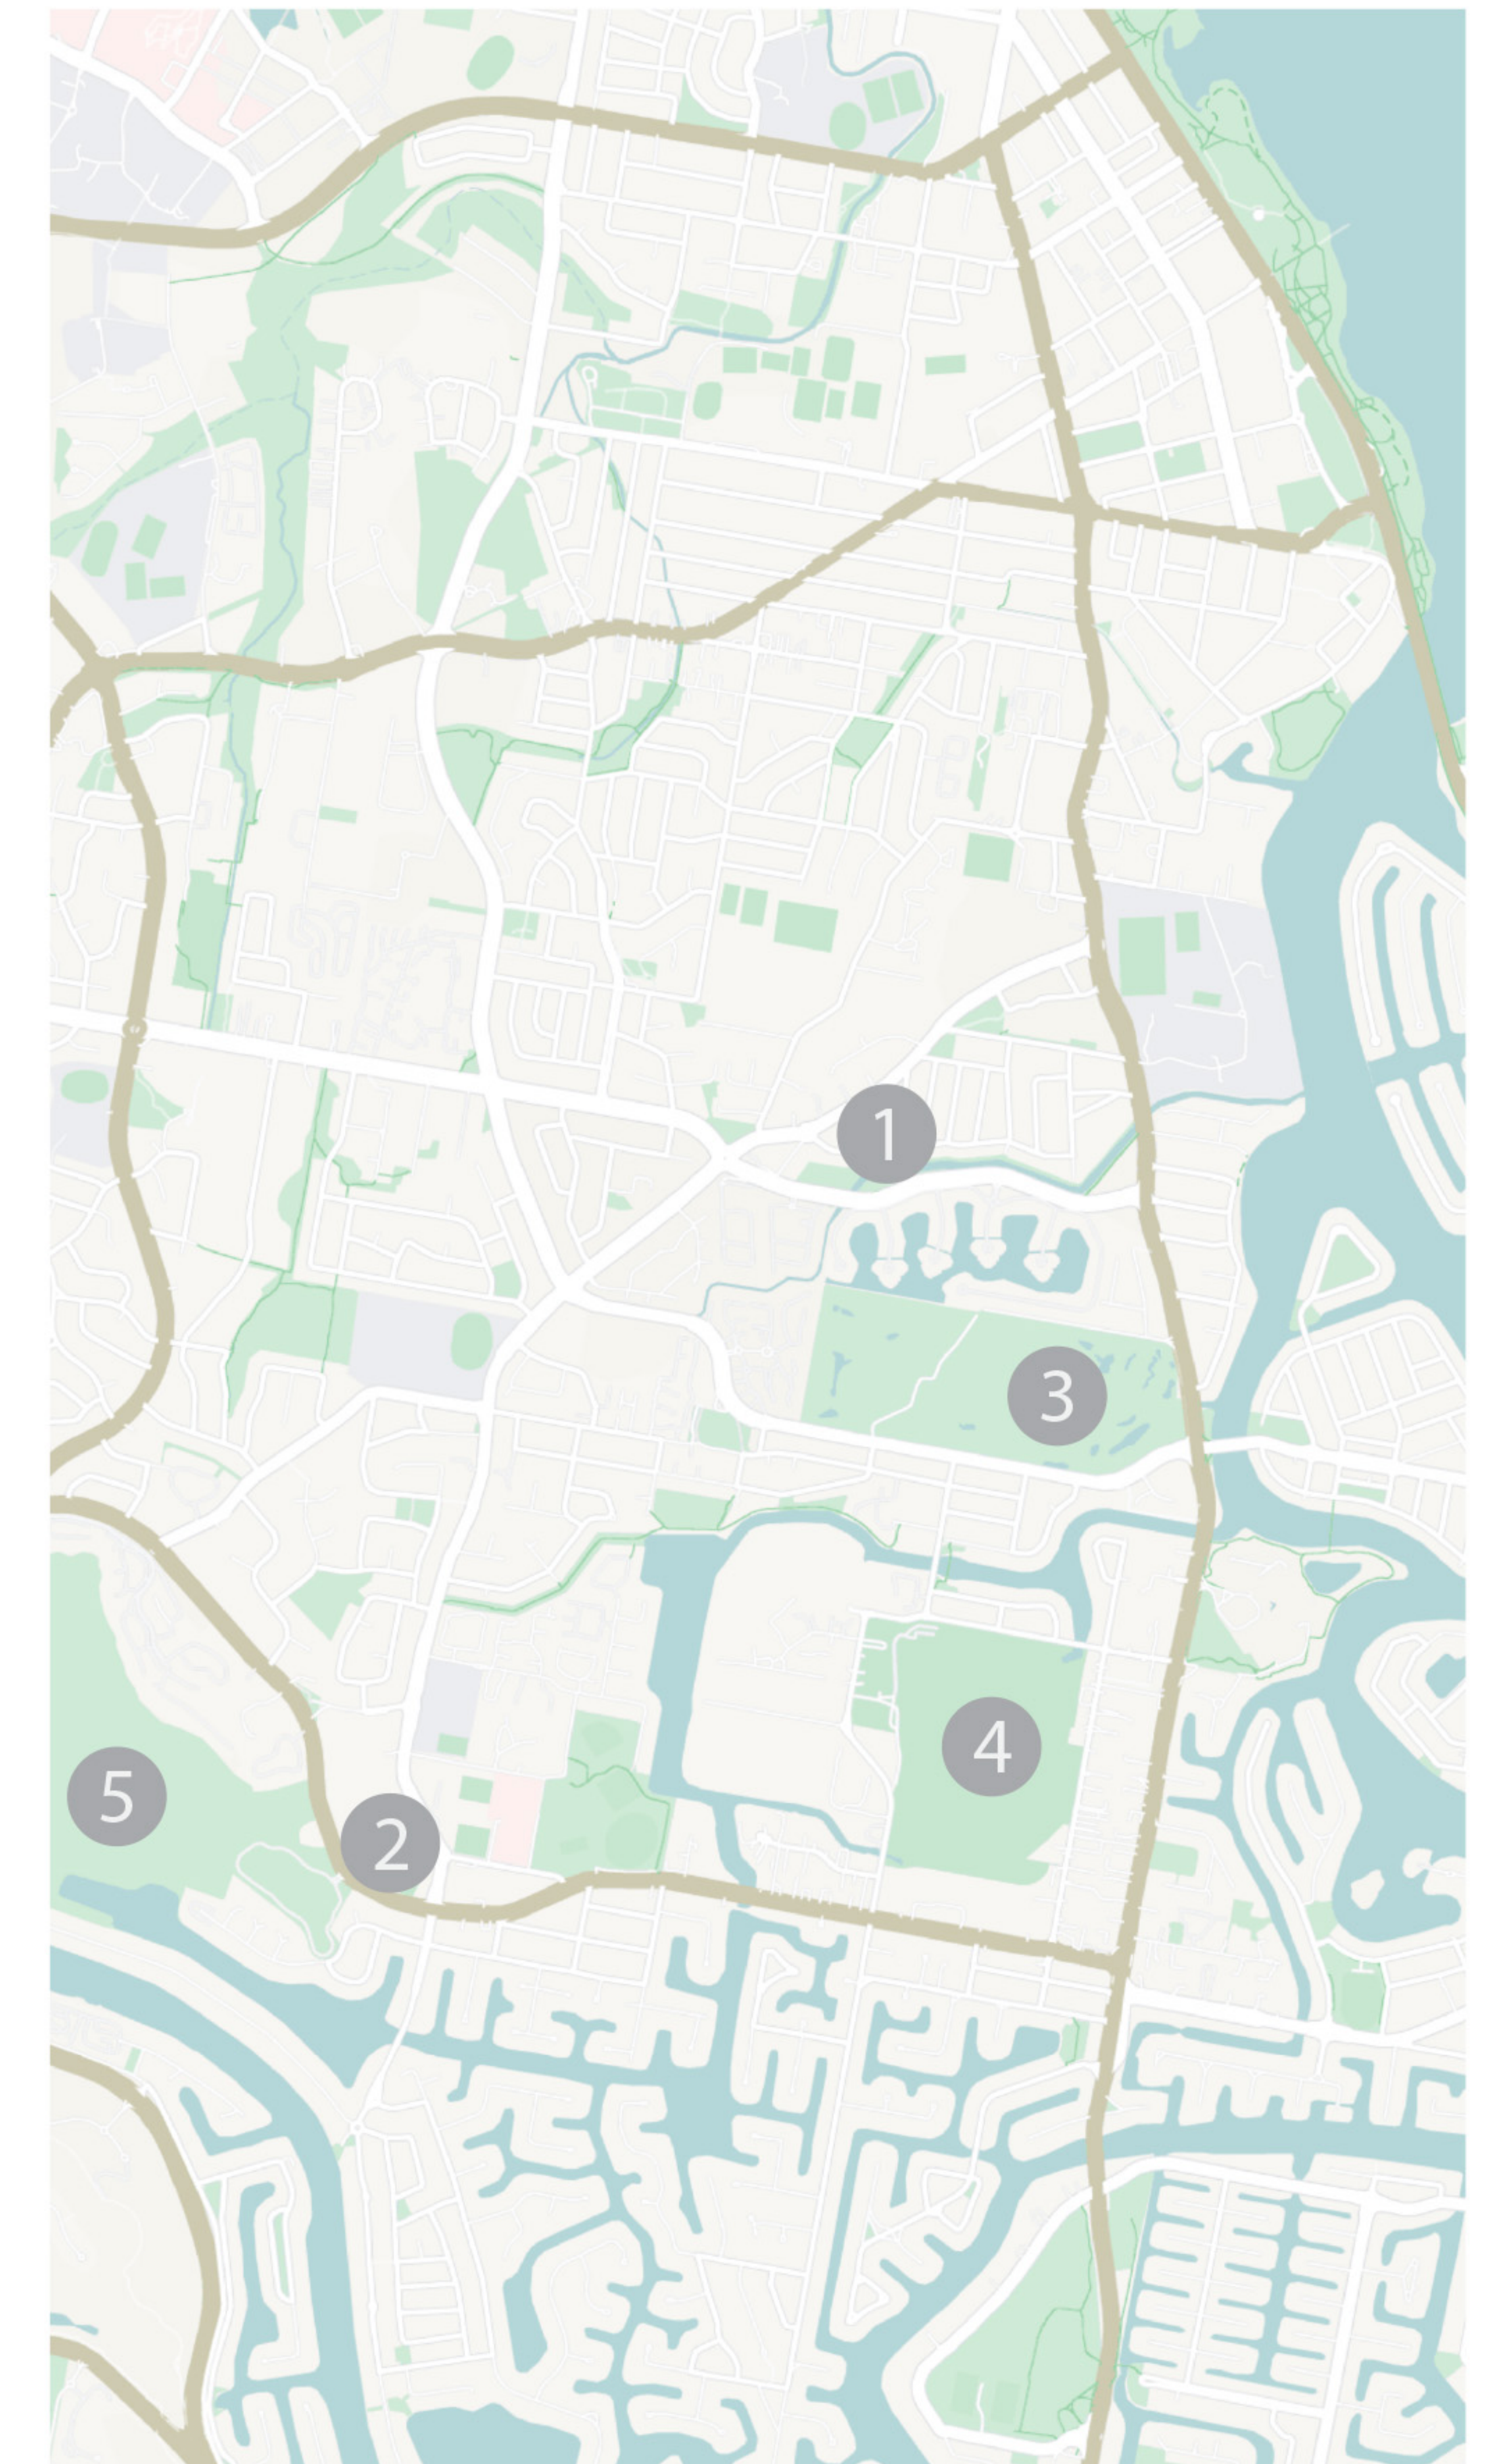

1 29 JODEN PL
 2 BENOWA STATE HIGH 3 SOUTHPORT GOLF CLUB
 4 GOLD COAST TURF CLUB 5 ROYAL PINES RESORT

Location Map